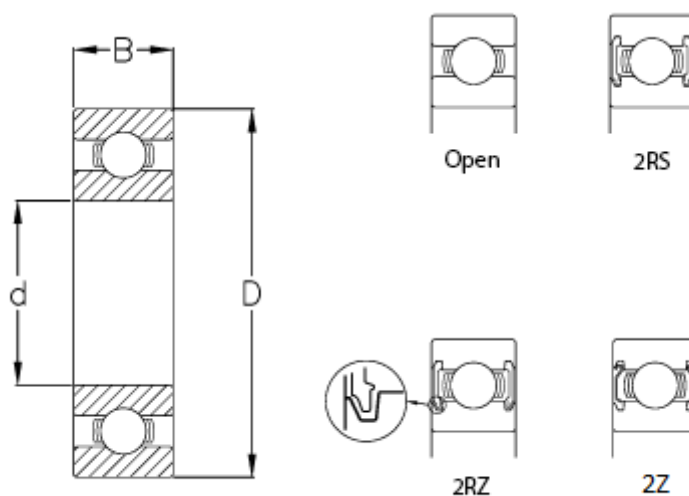

Data Sheet

Article number: 57960214003301

Description: CeramicSpeed hybrid bearing Insulate sealed
6028-CSB

Measures

B	= 33
Ball grade	= 5
C (KN)	= 111
C0	= 108
d	= 140
D	= 210
Max rpm.	= 4000
Type	= 6028